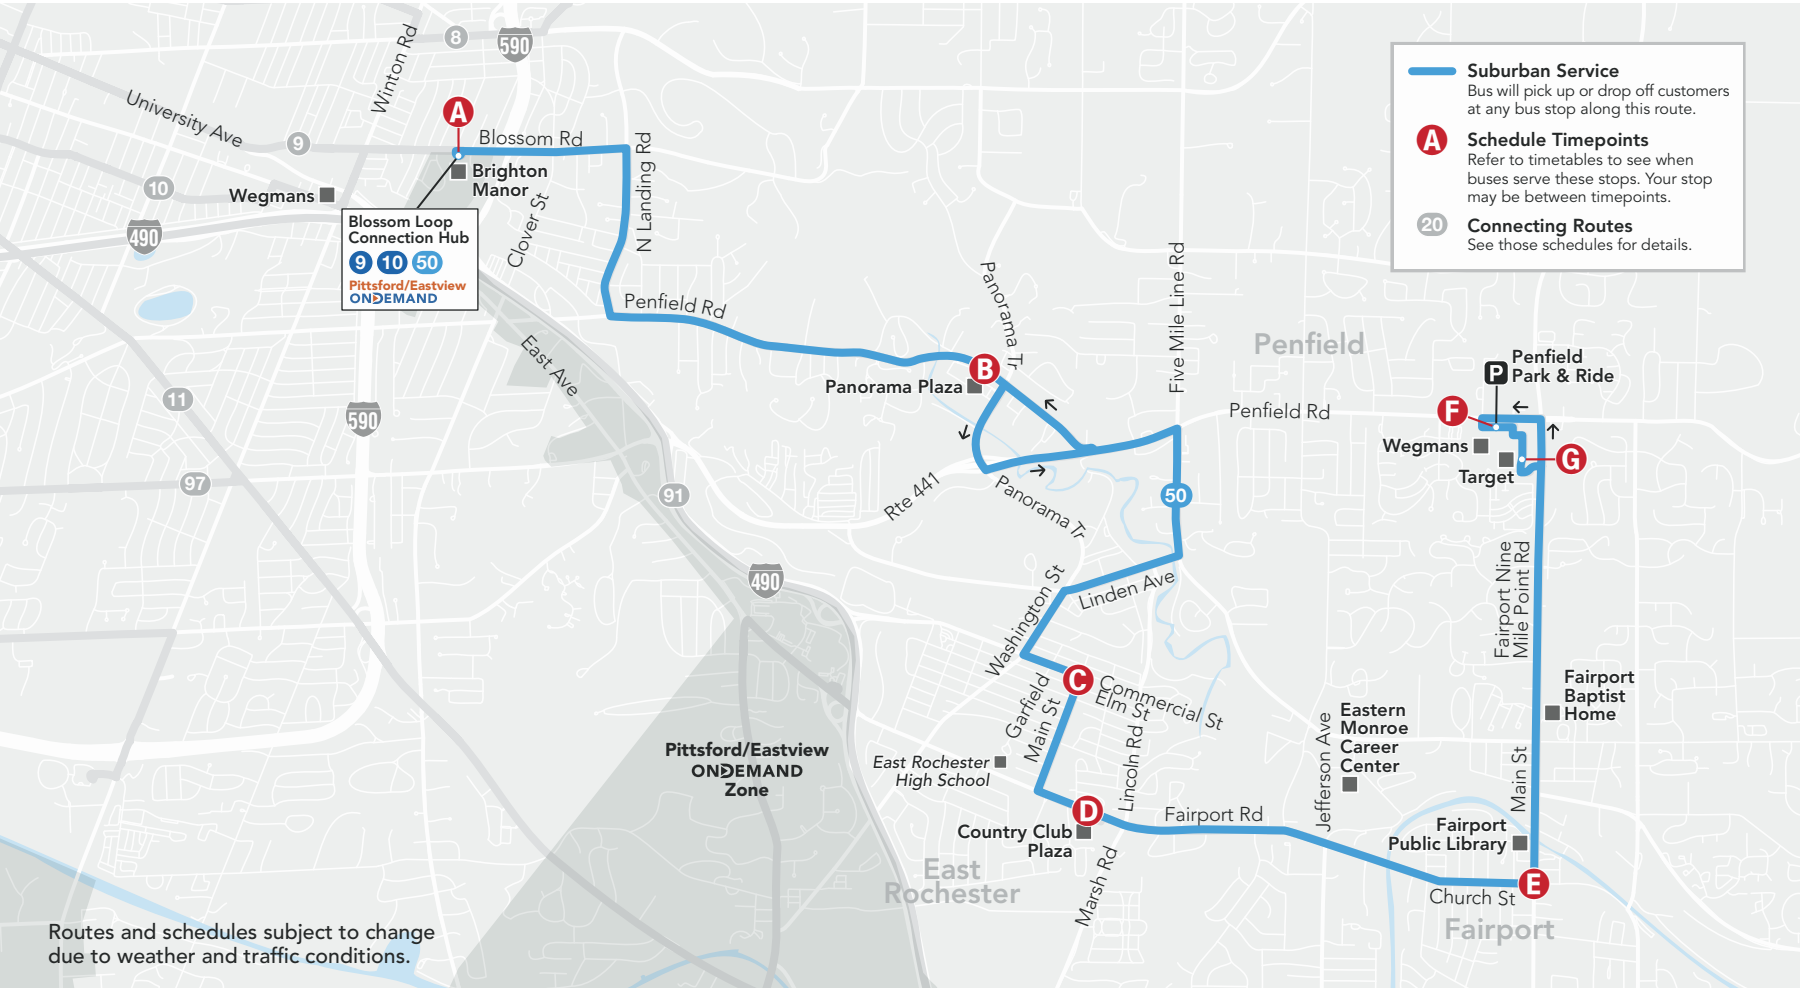

Westbound to Blossom Loop

	Target	Main St & Church St	Country Club Plaza	Main St & Elm St	Panorama Plaza	Blossom Loop Connection Hub
	G	E	D	C	B	A
AM	5:50	5:56	6:04	6:08	6:18	6:26
	7:50	7:56	8:04	8:08	8:20	8:28
	9:50	9:56	10:04	10:08	10:19	10:27
	11:50	11:56	12:04	12:08	12:20	12:28
PM	2:23	2:29	2:37	2:41	2:54	3:02
	3:50	3:56	4:04	4:08	4:21	4:29
	5:50	5:56	6:04	6:08	6:20	6:28
	7:46	7:51	7:59	8:03	8:14	8:22
	9:50	9:55	10:03	10:07	10:18	10:26
	11:50	11:55	12:03	12:07	12:17	12:25

Saturday/Sunday/Holiday

Eastbound to Fairport

	Blossom Loop Connection Hub	Panorama Plaza	Commercial St & Main St	Country Club Plaza	Church St & Main St	Wegmans Penfield Park & Ride	Target
	A	B	C	D	E	F	G
AM	6:00	6:08	6:19	6:21	6:28	6:36	6:37
	7:55	8:03	8:14	8:16	8:23	8:31	8:32
	9:55	10:03	10:14	10:16	10:23	10:31	10:32
	11:55	12:03	12:14	12:16	12:23	12:31	12:32
PM	1:55	2:03	2:14	2:16	2:23	2:31	2:32
	3:55	4:03	4:14	4:16	4:23	4:31	4:32
	5:55	6:03	6:14	6:16	6:23	6:31	6:32
	7:55	8:03	8:14	8:16	8:23	8:31	8:32
	9:55	10:03	10:14	10:16	10:23	10:31	10:32

Westbound to Blossom Loop

	Target	Main St & Church St	Country Club Plaza	Main St & Elm St	Panorama Plaza	Blossom Loop Connection Hub
	G	E	D	C	B	A
AM	6:45	6:51	6:59	7:03	7:14	7:22
	8:46	8:52	9:00	9:04	9:15	9:23
	10:46	10:52	11:00	11:04	11:15	11:24
PM	12:46	12:52	1:00	1:04	1:16	1:25
	2:45	2:51	2:59	3:03	3:15	3:24
	4:45	4:51	4:59	5:03	5:15	5:24
	6:46	6:52	7:00	7:04	7:16	7:25
	8:46	8:52	9:00	9:04	9:15	9:23
	10:46	10:52	11:00	11:04	11:15	11:23

Suburban Service
Bus will pick up or drop off customers at any bus stop along this route.

A Schedule Timepoints
Refer to timetables to see when buses serve these stops. Your stop may be between timepoints.

20 Connecting Routes
See those schedules for details.

Routes and schedules subject to change due to weather and traffic conditions.